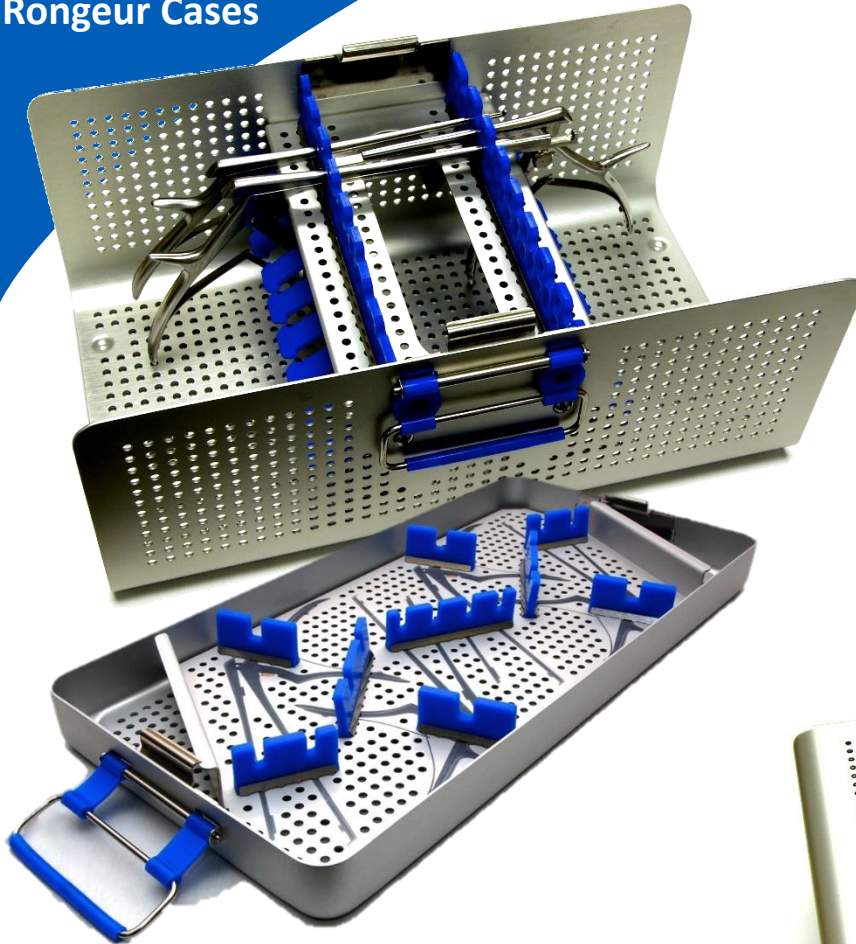

## Rongeur & Curette Cases

### Rongeur Cases

- Upright cases hold up to 16 instruments
- XL upright case shown:
  - 16.5L x 9.5W x 6.8”H
  - Holds up to 13” long rongeurs
- Constructed of anodized aluminum and silicone rated to 10,000 hours of continuous pre-vacuum steam sterilization
- Custom sizes, color anodizing, and graphics available
- Custom, lay-flat designs also available

### Curette Cases

- 10” Curette case shown:
  - 12L x 7.6W x 3”H
  - 10.5” internal clearance
  - 0.87” diameter handles
  - Holds up to 12 instruments
- Constructed of anodized aluminum and silicone rated to 10,000 hours of continuous pre-vacuum steam sterilization
- Custom sizes, color anodizing, and graphics available