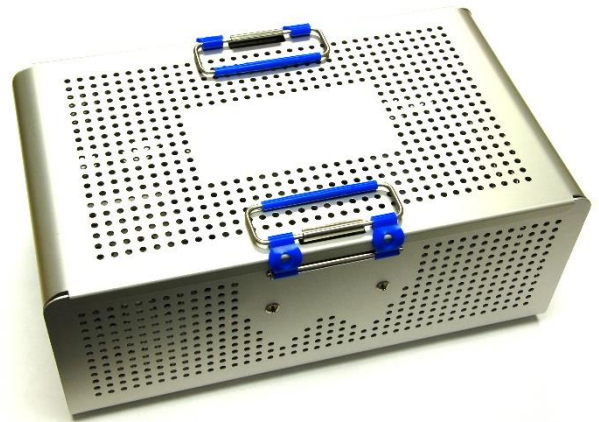

### Rongeur Cases

- Upright cases hold up to 16 instruments
- XL upright case shown:
  - 16.5L x 9.5W x 6.8”H
  - Holds up to 13” long rongeurs
- Constructed of anodized aluminum and silicone rated to 10,000 hours of continuous pre-vacuum steam sterilization
- Custom sizes, color anodizing, and graphics available
- Custom, lay-flat designs also available

### Curette Cases

- 10” Curette case shown:
  - 12L x 7.6W x 3”H
  - 10.5” internal clearance
  - 0.87” diameter handles
  - Holds up to 12 instruments
- Constructed of anodized aluminum and silicone rated to 10,000 hours of continuous pre-vacuum steam sterilization
- Custom sizes, color anodizing, and graphics available